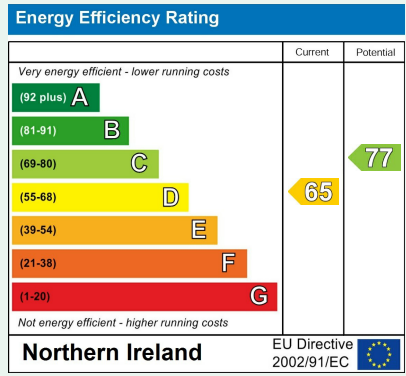

3  1  1 

House - Terraced 

PROPERTY MEASUREMENTS

Energy Efficiency Rating

The rating for this property is:

* For your information: The UK average rating is 'E50'.

 WHAT3WORDS: word.word.word

VICTORIA PINKERTON