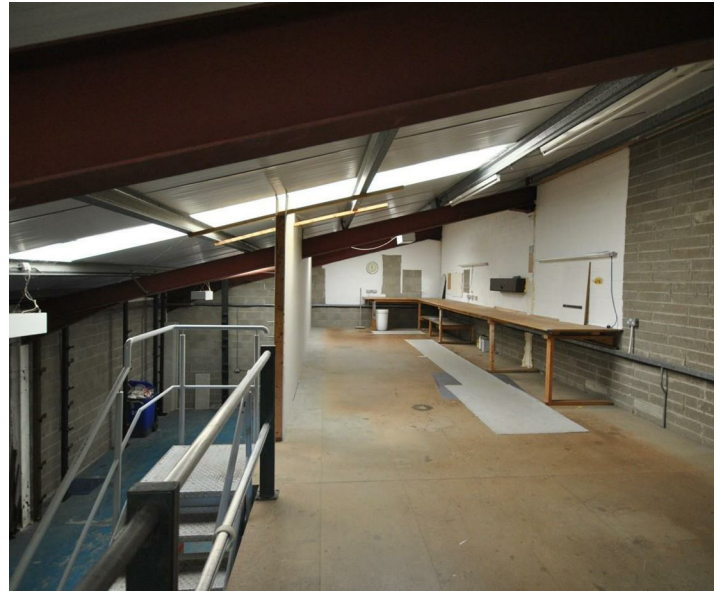

room.

The first floor comprises an open-plan mezzanine floor level and private office space.

The ground floor consists of a reception area with WC, a spacious warehouse, a kitchen area and a switch

Within the site there are parking facilities.

PROPERTY FEATURES

- Spacious Warehouse
- Private Office Space
- Kitchen Area
- WC
- First Floor Open-Plan Mezzanine Floor Level
- Switch Room
- Parking Facilities
- Well Established Industrial Location

PROPERTY MEASUREMENTS

Main Ground Floor Warehouse
27'8" max x 57'9" max

Ground Floor Reception Office
7'8" x 11'8"

Ground Floor WC
WC & WHB

Ground Floor Kitchen 7'1" x 5'9"

Ground Floor Switch Room
4'9" x 5'9"