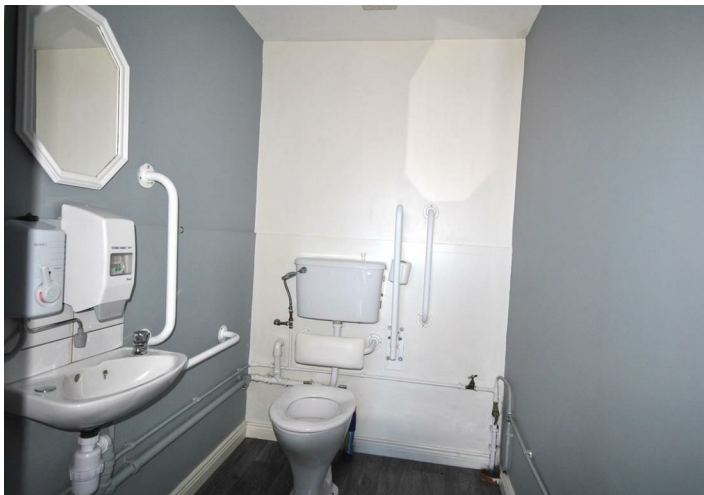

room.

The first floor comprises an open-plan mezzanine floor level and private office space.

The ground floor consists of a reception area with WC, a spacious warehouse, a kitchen area and a switch

Within the site there are parking facilities.

PROPERTY FEATURES

- Spacious Warehouse
- Private Office Space
- Kitchen Area
- WC
- First Floor Open-Plan Mezzanine Floor Level
- Switch Room
- Parking Facilities
- Well Established Industrial Location

PROPERTY MEASUREMENTS

Main Ground Floor Warehouse
27'8" max x 57'9" max

Ground Floor Reception Office
7'8" x 11'8"

Ground Floor WC
WC & WHB

Ground Floor Kitchen 7'1" x 5'9"

Ground Floor Switch Room
4'9" x 5'9"