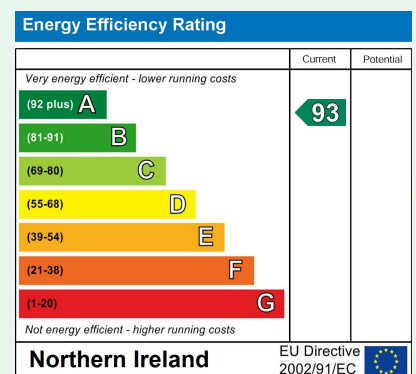

Energy Efficiency Rating

The rating for this property is:

* For your information: The UK average rating is 'E50'.

WHAT3WORDS: word.word.word

Bangor & Donaghadee
125 Main Street, Bangor BT20 4AE
028 9147 9393