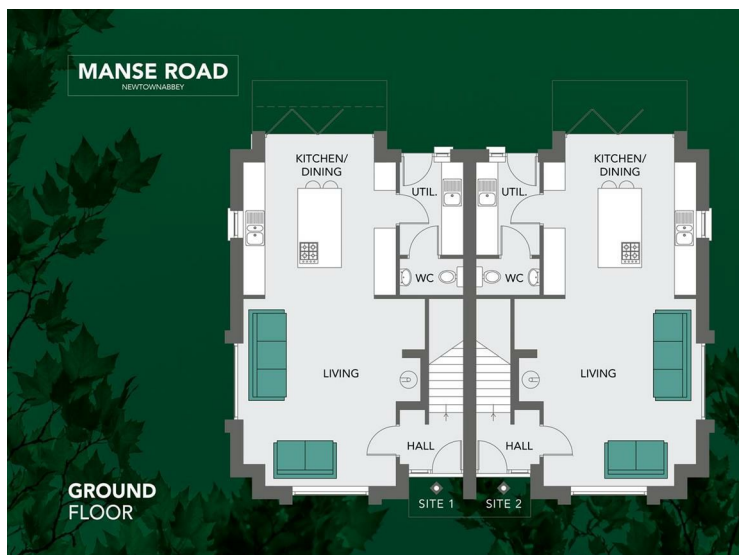

Site 2 The Old Gate Lodge, 62 Manse Road, Newtownabbey, BT36 5DY

- Spacious, Semi Detached, New Build Home
- Circa 1,140 Sq Ft
- Lounge; Feature Window
- Utility Room; Furnished Cloakroom
- Oil Heating; PVC Double Glazing
- Exclusive Development Of Only Two Homes
- Three Well-Proportioned Bedrooms
- Kitchen With Informal Dining Area
- Deluxe Bathroom; En Suite
- Private Driveways and Landscaping

Offers Over £265,000

EPC Rating