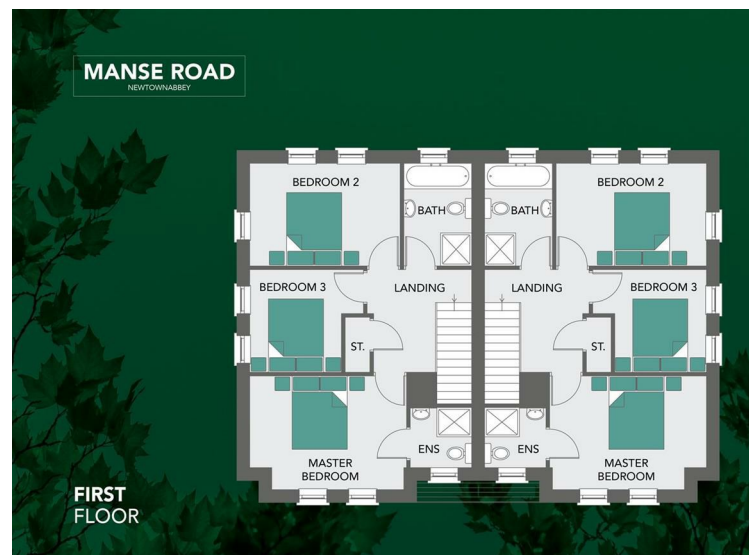

Site 2 The Old Gate Lodge, 62 Manse Road, Newtownabbey, BT36 5DY

- Spacious, Semi Detached, New Build Home
- Circa 1,140 Sq Ft
- Lounge; Feature Window
- Utility Room; Furnished Cloakroom
- Oil Heating; PVC Double Glazing
- Exclusive Development Of Only Two Homes
- Three Well-Proportioned Bedrooms
- Kitchen With Informal Dining Area
- Deluxe Bathroom; En Suite
- Private Driveways and Landscaping

Offers Over £265,000

EPC Rating