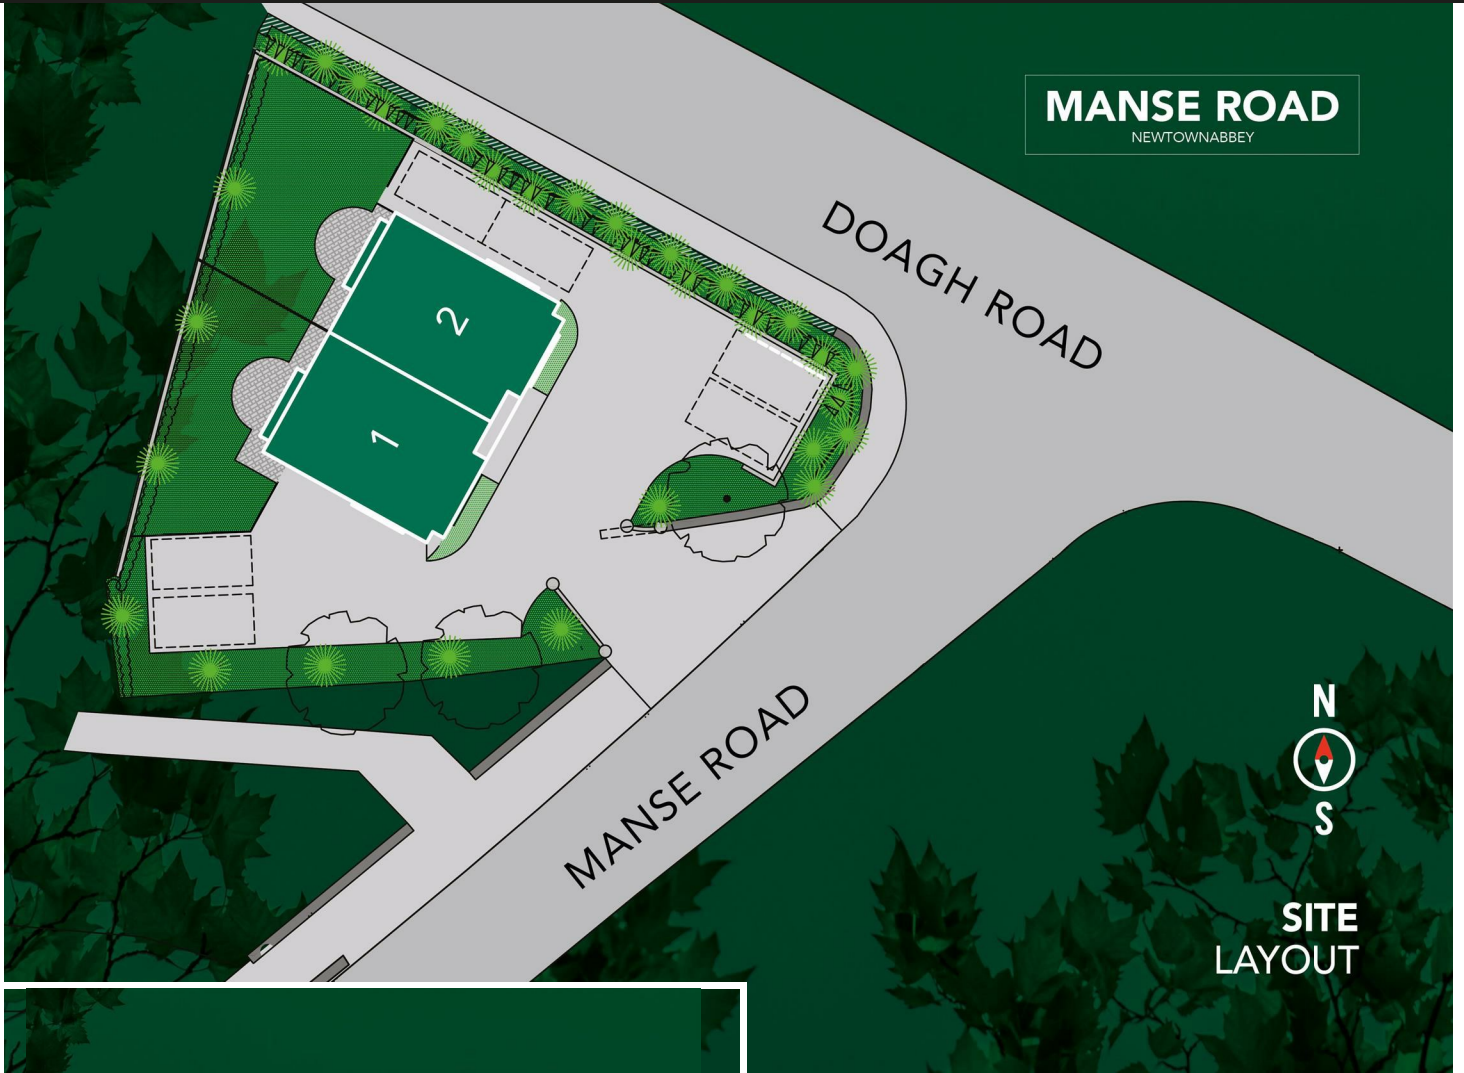

Site 2 The Old Gate Lodge, 62 Manse Road, Newtownabbey, BT36 5DY

- Spacious, Semi Detached, New Build Home
- Circa 1,140 Sq Ft
- Lounge; Feature Window
- Utility Room; Furnished Cloakroom
- Oil Heating; PVC Double Glazing
- Exclusive Development Of Only Two Homes
- Three Well-Proportioned Bedrooms
- Kitchen With Informal Dining Area
- Deluxe Bathroom; En Suite
- Private Driveways and Landscaping

Offers Over £265,000

EPC Rating

PROPERTY DESCRIPTION

MANSE ROAD
NEWTOWNABBEY

**COLIN
GRAHAM
RESIDENTIAL**
...WE SELL HOUSES

CGR FINANCIAL
...WE DO MORTGAGES

The Old Gate Lodge, an exclusive scheme of only two contemporary, full turn key semi detached homes, conveniently situated off Manse Road, Newtownabbey.