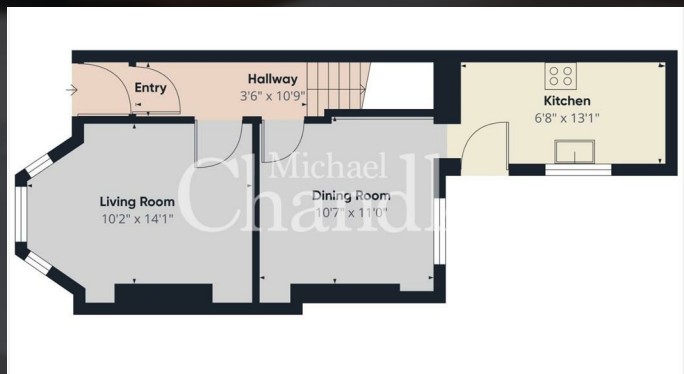

The property offers bright and spacious accommodation, comprising two elegant reception rooms and four well-proportioned bedrooms split over two floors, making it ideal for families or investors alike. The modern upgrades include a newly fitted kitchen, a stylish new shower room, rewired, new double glazed windows in pvc frames, and recently installed gas-fired central heating, ensuring comfort and peace of mind for years to come.

Externally and location-wise, the property is perfectly positioned to enjoy all that the area has to offer, with Queen's University Belfast, Belfast City Centre, and the popular Ormeau Park all within easy reach. A wide range of local shops, cafés, and restaurants are also just a short stroll away, enhancing the appeal of this superb location.

Combining character, modern living, and an excellent location, this outstanding home is sure to attract strong interest.

Your Next Move...

Thinking of selling, it would be a pleasure to offer you a **FREE VALUATION** of your property.

To arrange a viewing or for further information contact Michael Chandler Estate Agents on 02890 450 550 or email property@michael-chandler.co.uk.

Mortgage advice is available from our in-house Mortgage Advisor, you can find out how much you can borrow within minutes!

REQUEST VALUATION

We would be delighted to visit your property and give you a Free Valuation and some helpful advice regarding the sale or rental of your property to you!

513 Ormeau Road, Belfast, BT7 3GU

02890 450 550

property@michael-chandler.co.uk

michael-chandler.co.uk

Michael
Chandler
ESTATE AGENTS