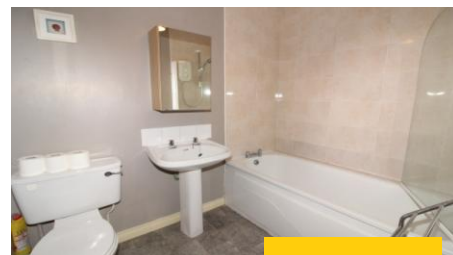

8 Martin Park, Newtownabbey, BT37 9RQ

For Rent
£695 pcm

- First floor apartment in popular and convenient location
- 2 Bedrooms, master with walk in wardrobe
- Lounge with dining area
- Modern fitted kitchen
- Modern white bathroom suite
- Economy 7 heating
- Double glazing